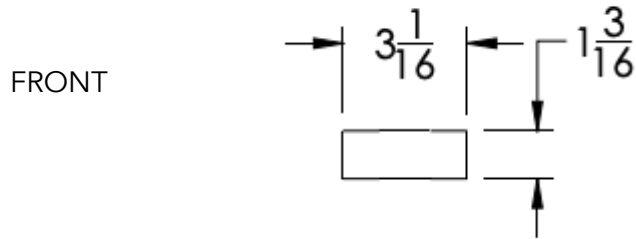

Dimensions in inches

NOTE: Dimensions subject to change without notice.