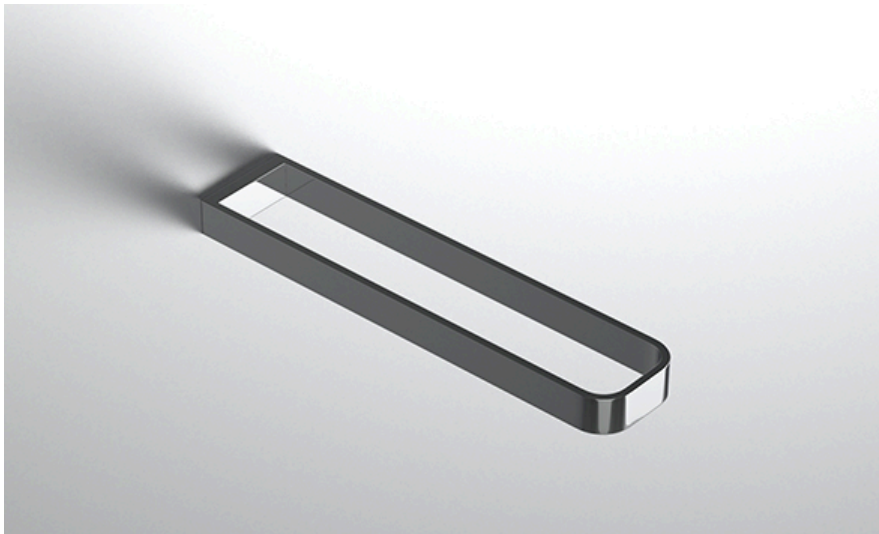

neelnox

LET
THERE
BE **DESIGN.**

FEATURES

- Premium 304 Grade Stainless Steel
- Solid Mount Construction
- Concealed Installation Hardware
- State of the art wall anchors included for installation on Dry wall or Tile

COLLECTION HARBOR

TOWEL RING

Model	Product	Finishes Available
HBR-TWR2	Towel Ring	Multiple finishes available. Over 23 finishes to choose from.

FINISHES			
	Polished (-P)	Antique Copper (-ACOP)	Polished Gold (-PGLD)
	Brushed (-B)	Polished Brass (-PBRS)	Brushed Copper (-BCOP)
	Brushed Gold (-BGLD)	Matte White (-WHT)	Brushed Rose Gold (-BRGD)
	Matte Black (-BLK)	Brushed Modern Bronze (-BMBRZ)	Brushed Black (-BRBLK)
	Oil Rubbed Bronze (-ORB)	Glossy White (-GWHT)	Polished Black (-PBLK)
	Brushed Brass (-BBRS)	Polished Rose Gold (-PRGD)	Antique Nickel (-ANKL)
	Brushed Bronze (-BBRZ)	Unlacquered Brass (-UBRS)	Black Nickel (-NKBL)
	Antique Brass (-ABRS)	Polished Nickel (-PNKL)	