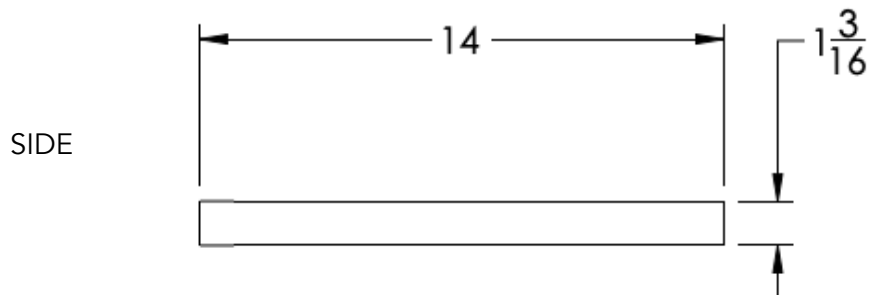

neelnox

LET
THERE
BE **DESIGN.**

FEATURES

- Premium 304 Grade Stainless Steel
- Solid Mount Construction
- Concealed Installation Hardware
- State of the art wall anchors included for installation on Dry wall or Tile

Dimensions in inches

NOTE: Dimensions subject to change without notice.