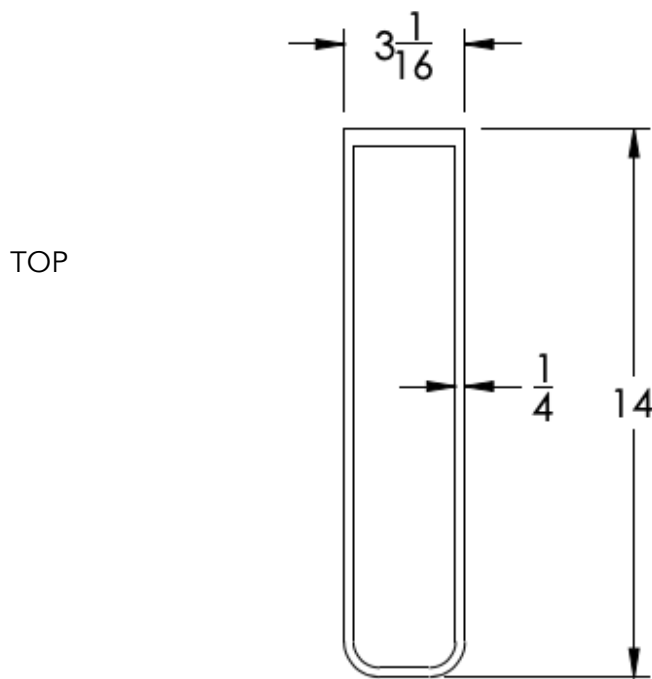

neelnox

LET
THERE
BE **DESIGN.**

FEATURES

- Premium 304 Grade Stainless Steel
- Solid Mount Construction
- Concealed Installation Hardware
- State of the art wall anchors included for installation on Dry wall or Tile

Dimensions in inches

NOTE: Dimensions subject to change without notice.